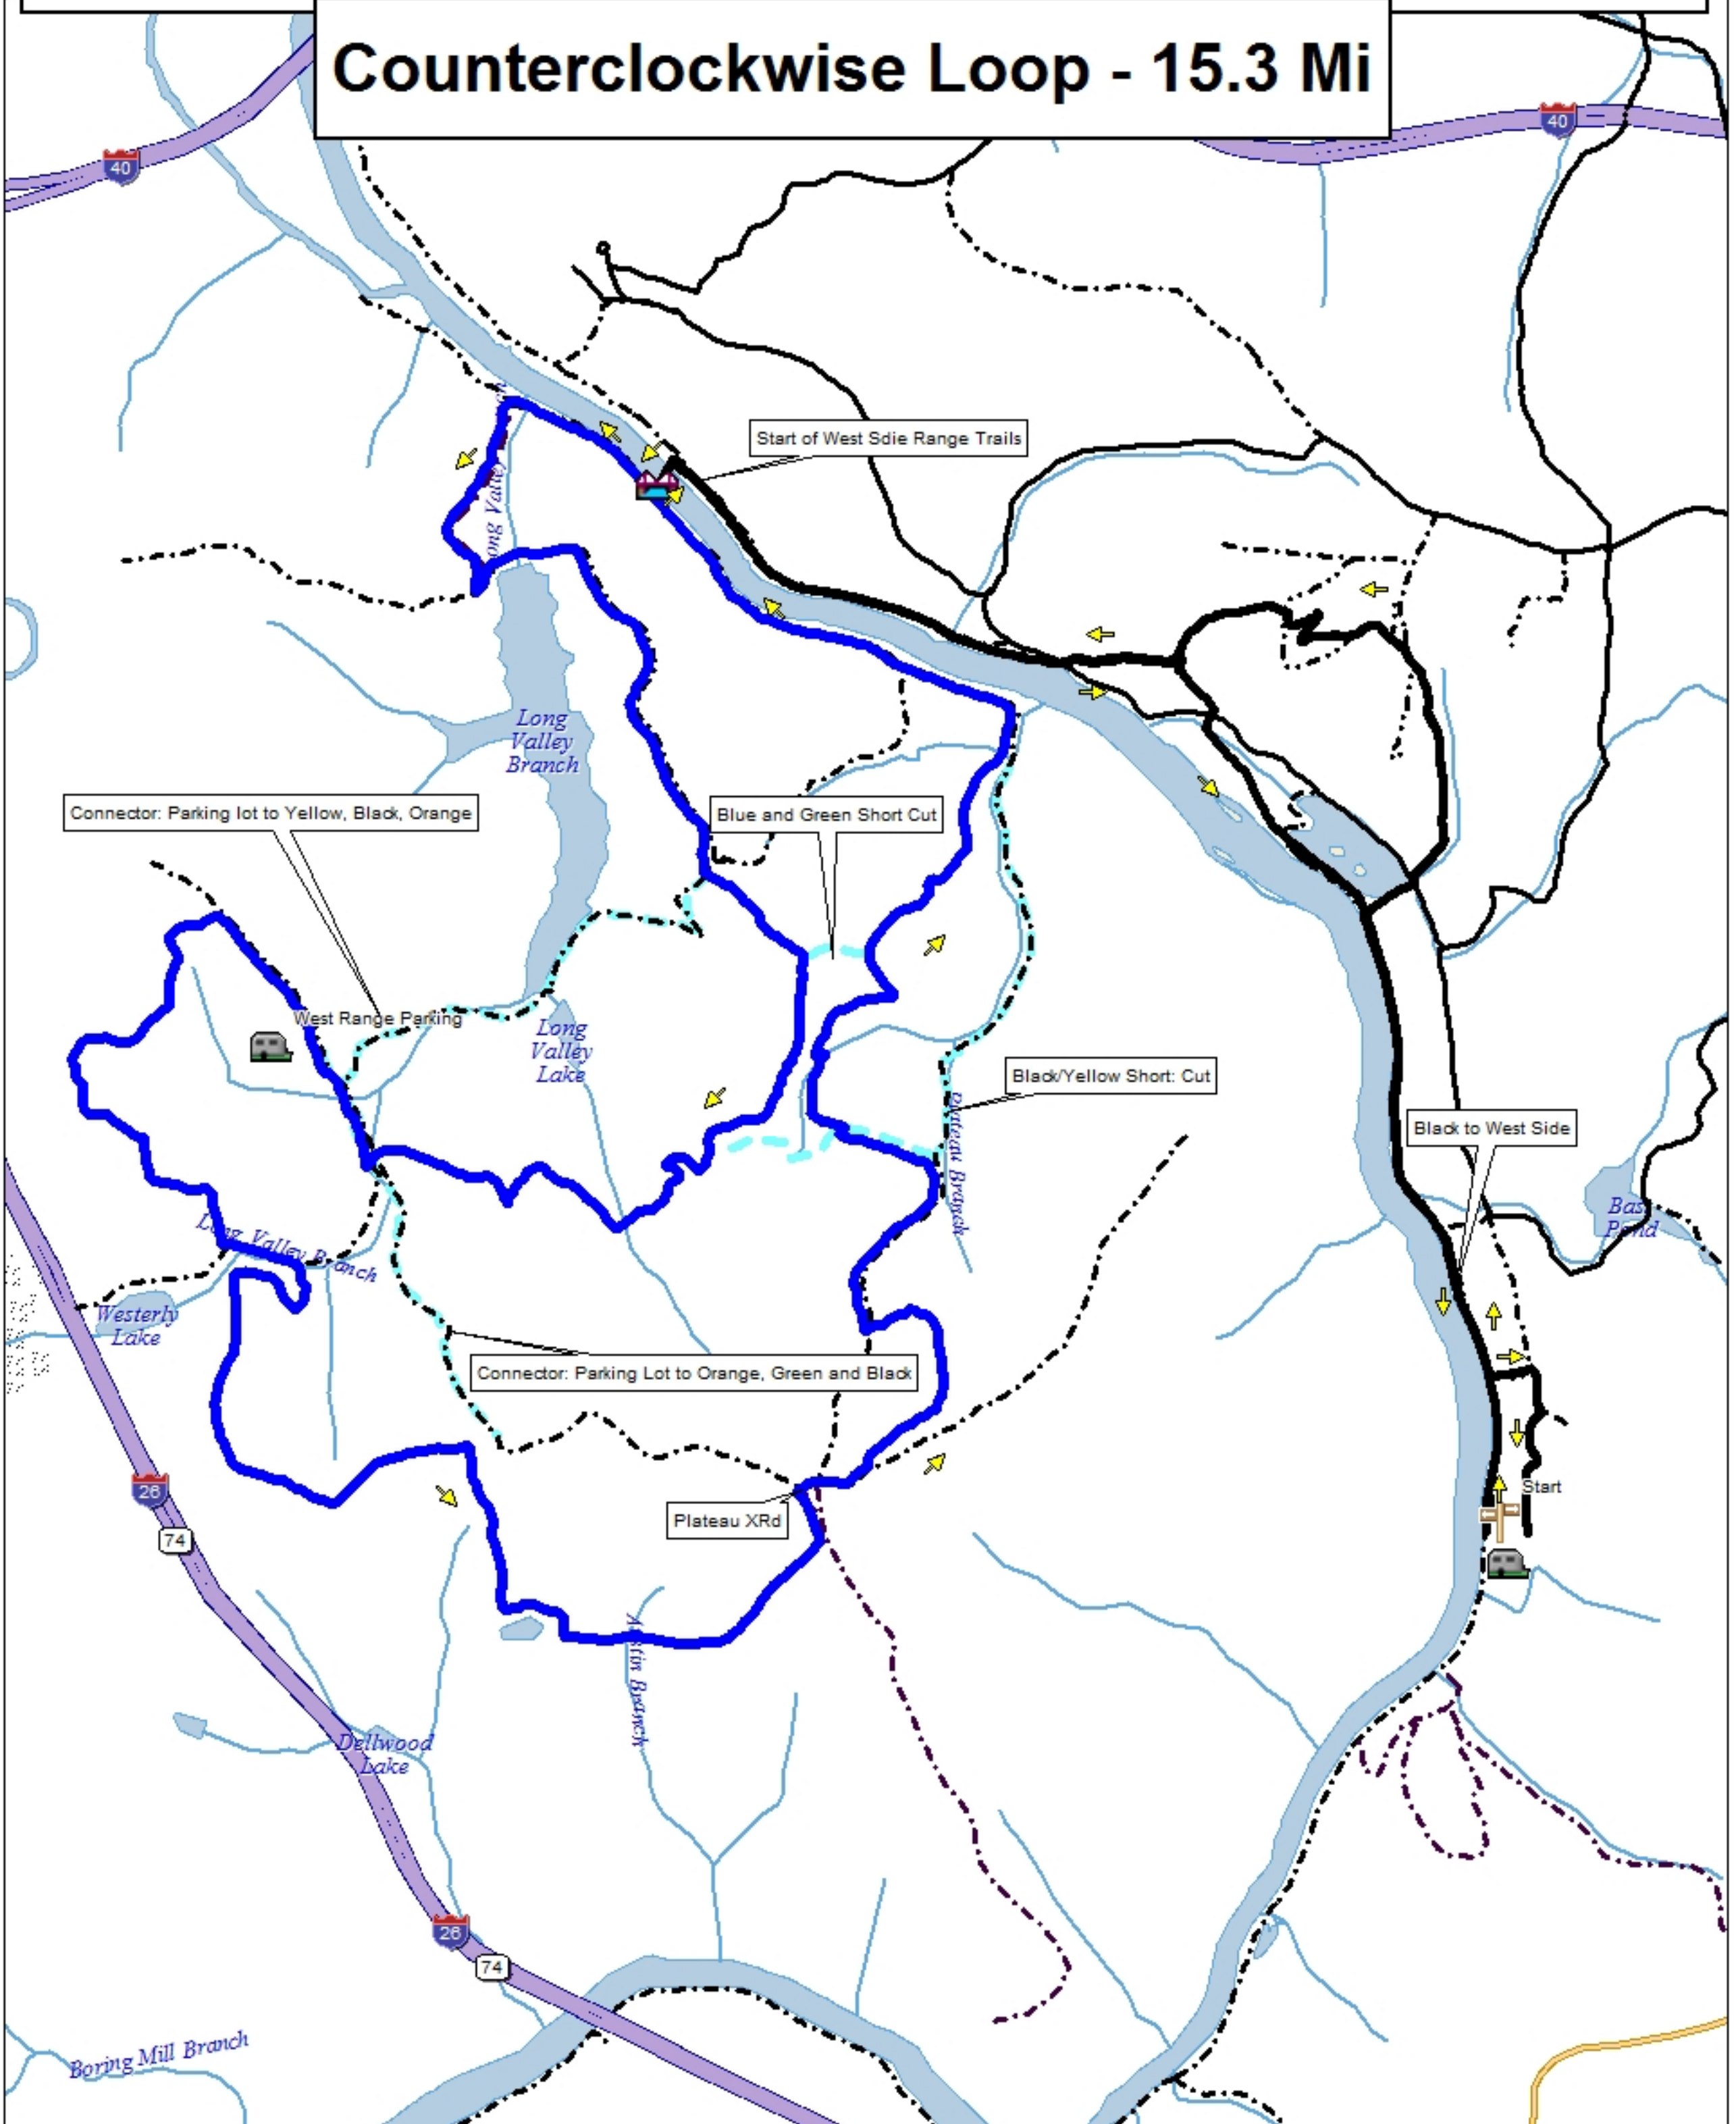

West Range Horse Trail w Black Access - Blue West

Counterclockwise Loop - 15.3 Mi

Data use subject to license.

© DeLorme. Topo North America™ 10.

www.delorme.com